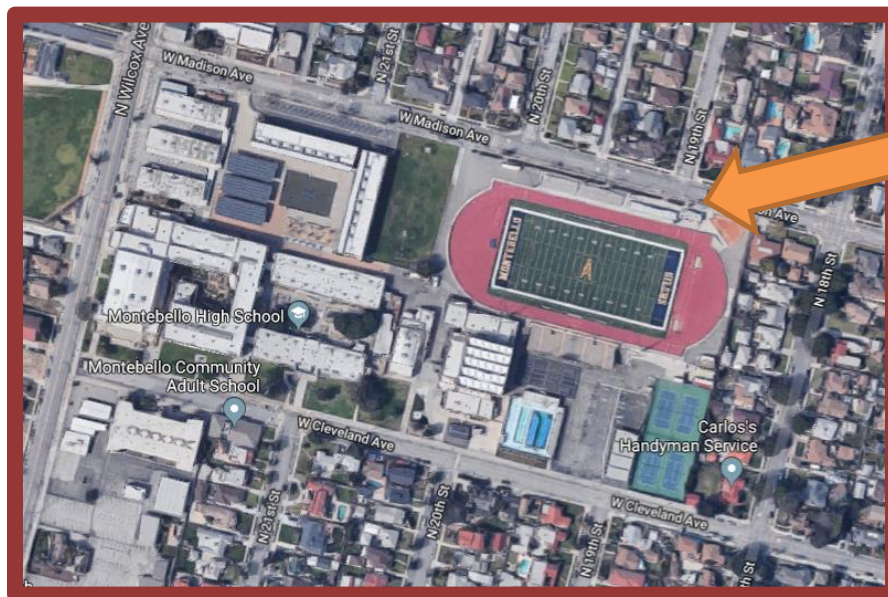

MONTEBELLO VS. SCHURR HIGH SCHOOL @MHS

FRIDAY, OCTOBER 22, 2021

GATES OPEN: 5:45PM GAME STARTS: 7:00PM

Directions from SHS: Head South on Wilcox Ave. Make a left onto Madison Ave. Entrance for SHS is at the corner of Madison and 19th St.

Parking: You can park on the streets around the football field.

Uber/Lyft: Plug in, "1900 W. Madison Ave., Montebello, CA 90640." If you put, "Montebello High School," you will be dropped off in front of the school and must walk all around the block.